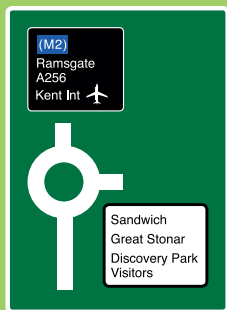

Pfizer at Discovery Park, Sandwich

TRAVELLING BY ROAD:

Travelling from London or on the M25, join the A2/M2 and continue on the A299. Then take the A256 until you join Ramsgate Road. Visitor parking is provided in the car park detailed in the site map below.

- Car Parks
- Safe Pathway

Pfizer at Discovery Park | Ramsgate Road | Sandwich | Kent | CT13 9ND

T: 01304 616161 | www.pfizer.com