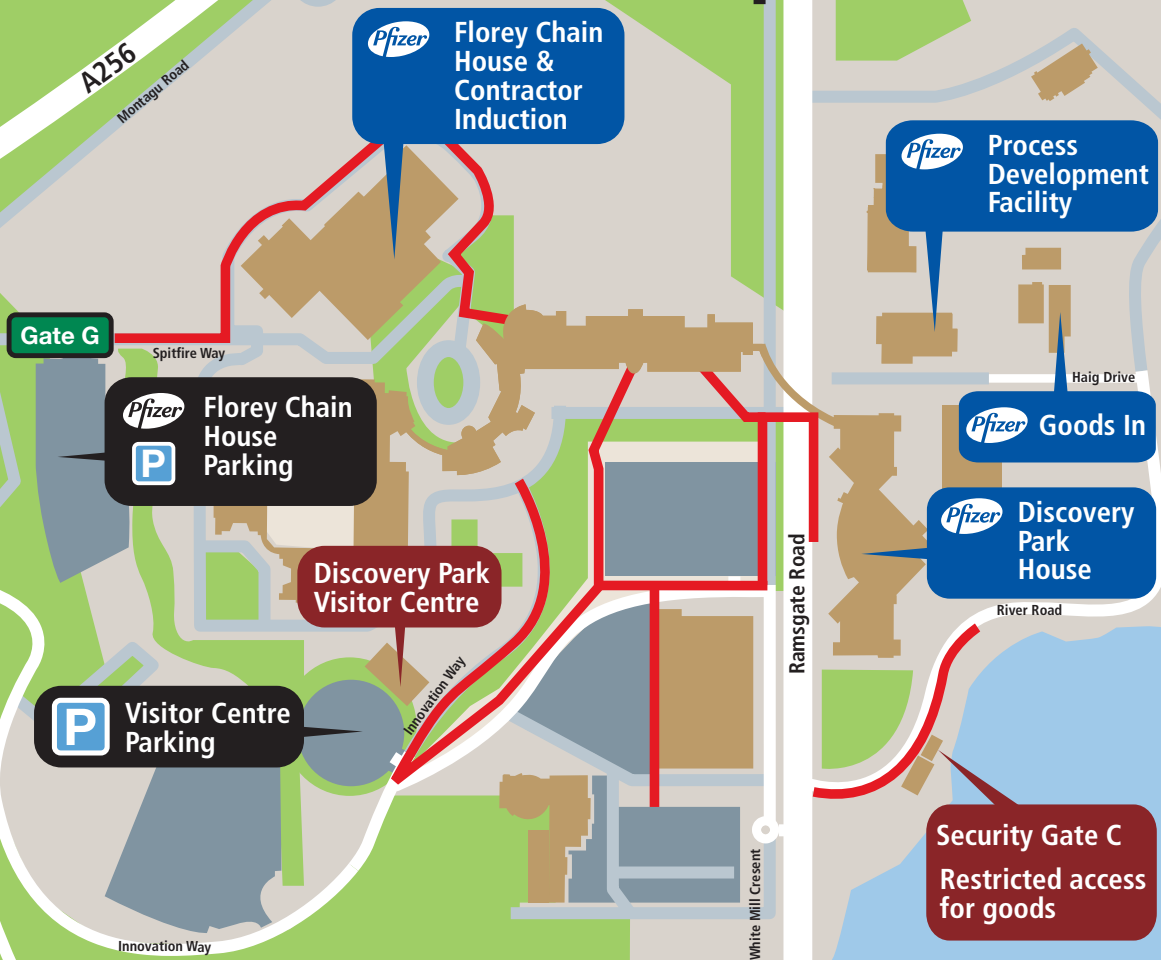

Pfizer at Discovery Park, Sandwich

TRAVELLING BY ROAD:

Travelling from London or on the M25, join the A2/M2 and continue on the A299. Then take the A256 until you join Ramsgate Road. Visitor parking is provided in the car park detailed in the site map below.

- Car Parks
- Safe Pathway

Pfizer at Discovery Park | Ramsgate Road | Sandwich | Kent | CT13 9ND

T: 01304 616161 | www.pfizer.com